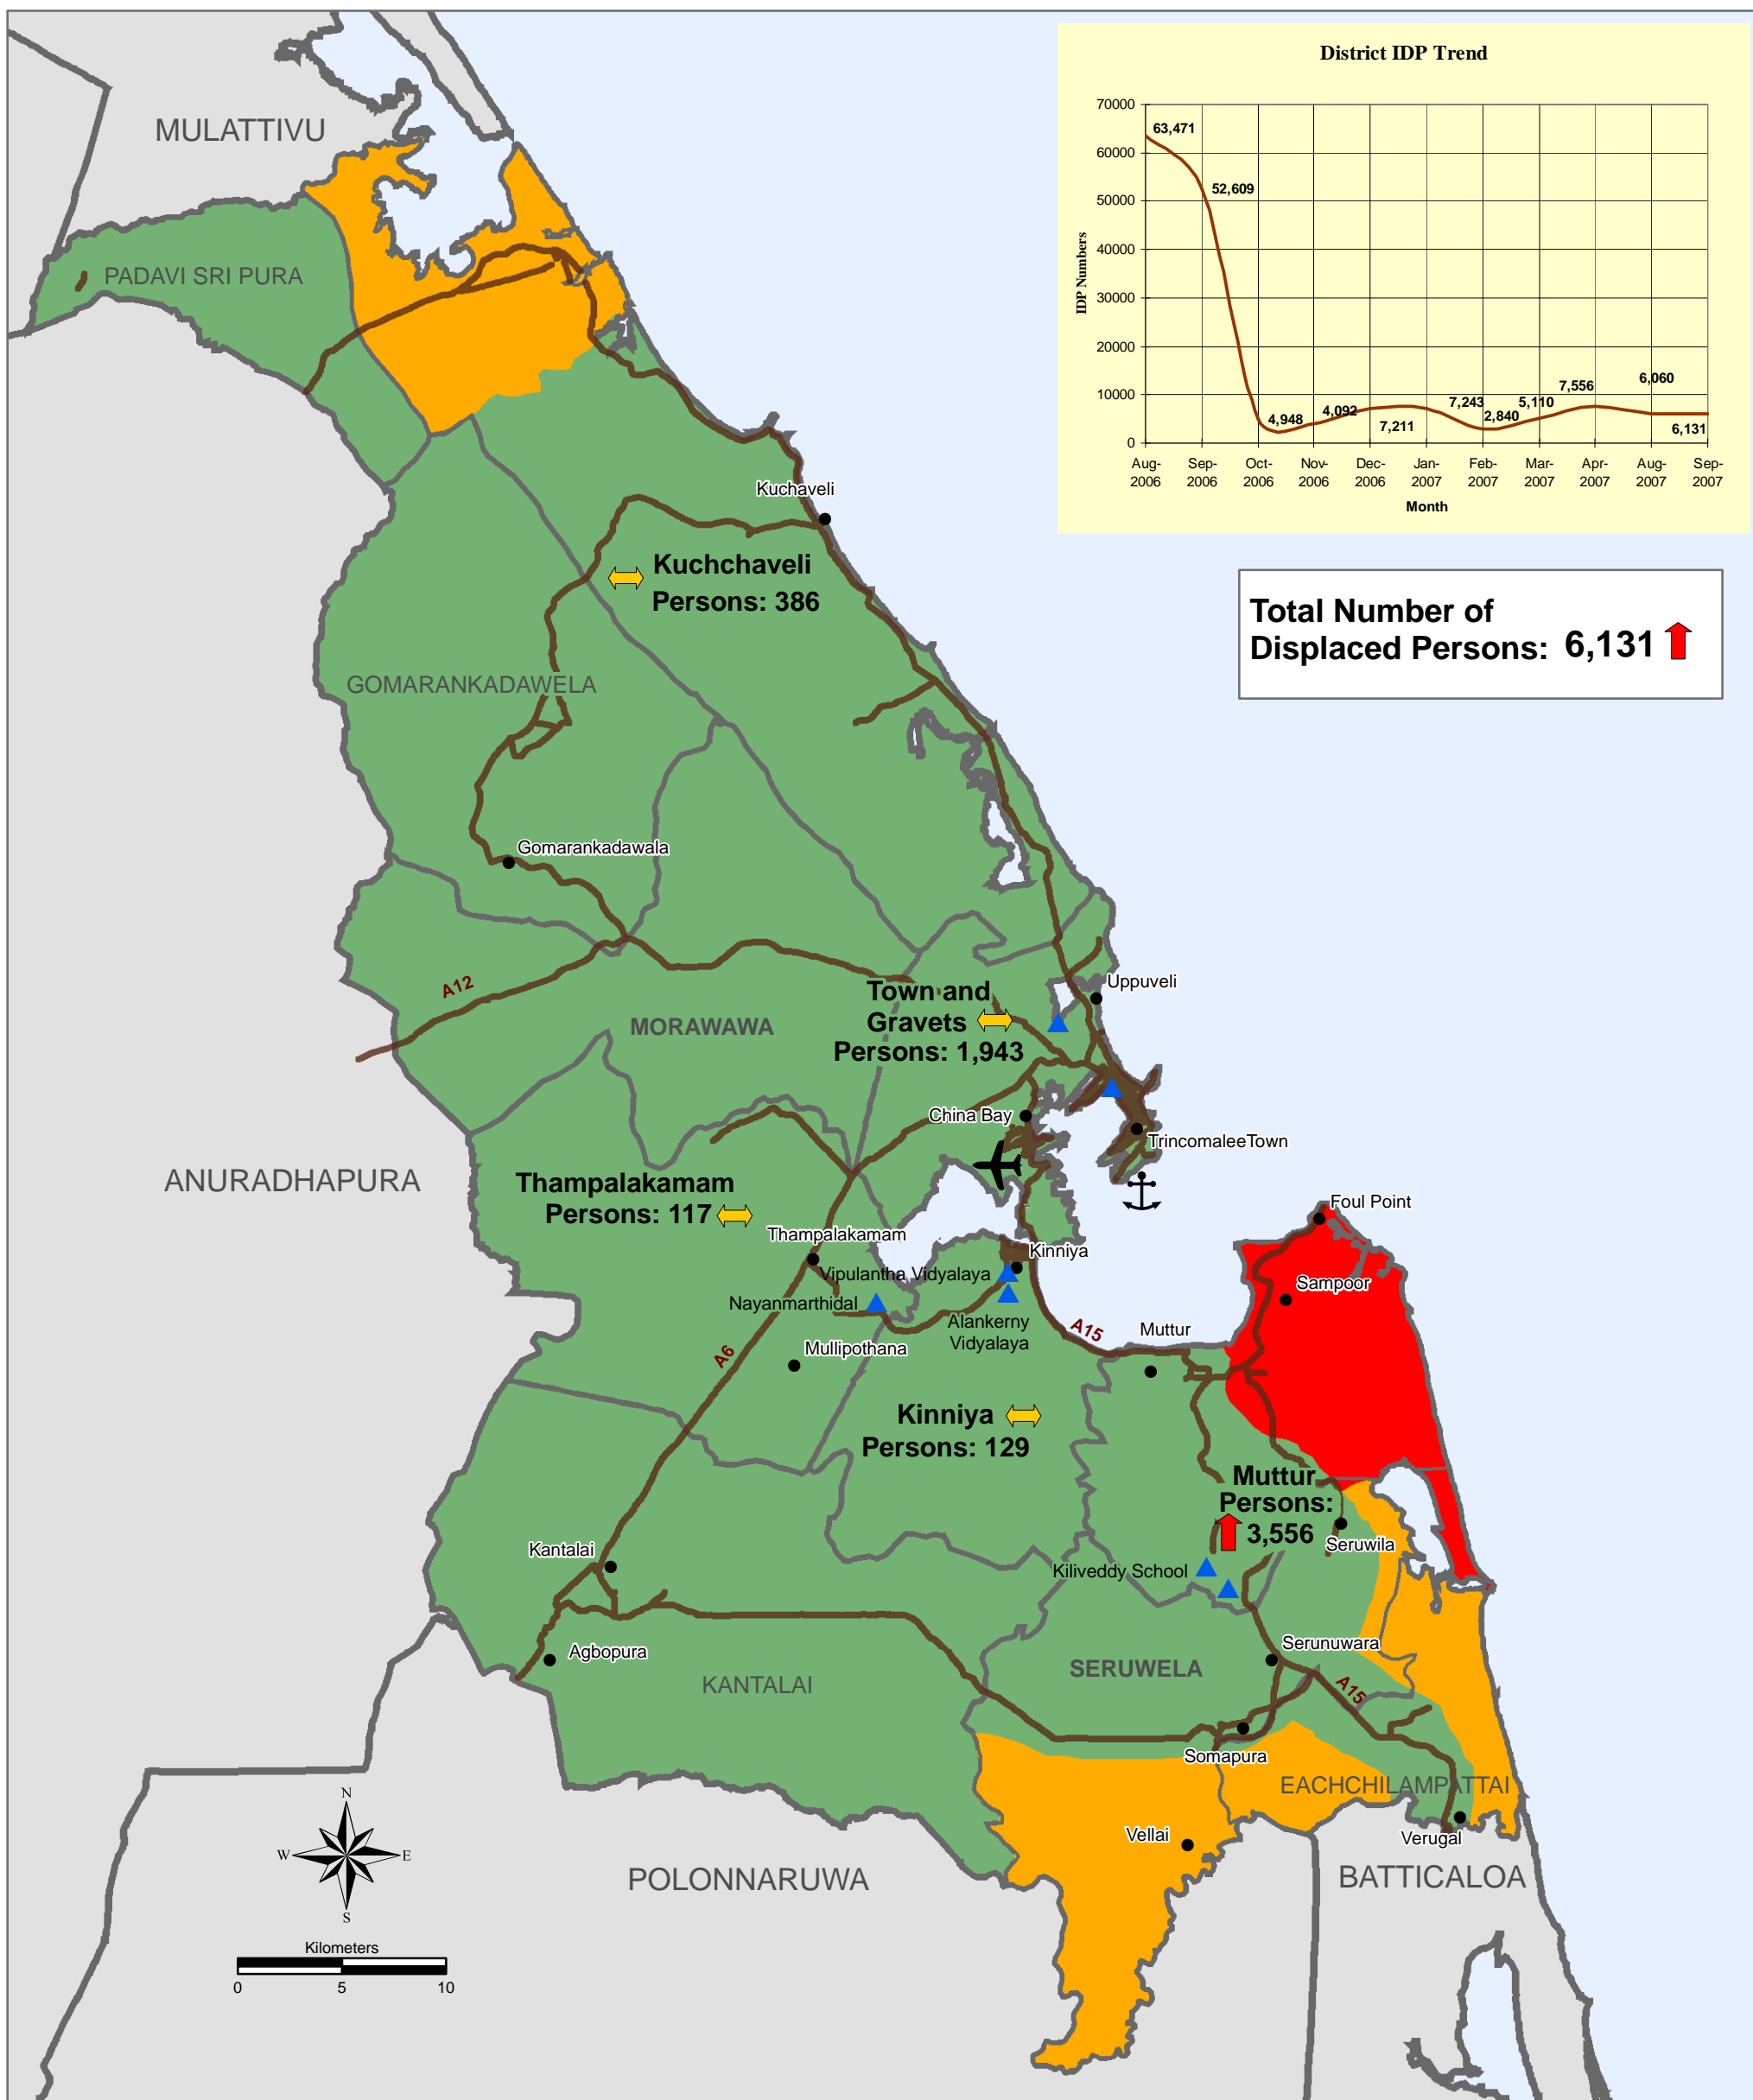

**IDP information updated as of 07 September 2007 &
Access information updated as of 05 October 2007**

District: Trincomalee

Total Number of Displaced Persons: 6,131 ↑

Legend

Full Access	Decreased numbers of displaced persons
Partial Access	Increased numbers of displaced persons
No Access	Stable numbers of displaced persons
IDP Site	Stable numbers of displaced persons
Main Town	Airport
Main Road	Port
District Boundary	

Data Source:
IDP numbers UNHCR Colombo
Access is based on the best current information provided to the United Nations by authorities.

Updated as at:	05-Oct-2007
Produced on:	05-Oct-2007
Projection / Datum:	Transverse Mercator Kandawala
GLIDE number:	TS 2004-0001470LKA
Admin boundaries provided by:	Survey Department, Government of Sri Lanka

MapNumber: OCHA/LK/TRIN/IDPACCESS/002/V17
This map is designed for printing on A4 size
The boundaries, names and the designations used on this map do not imply official endorsement or acceptance by the United Nations.