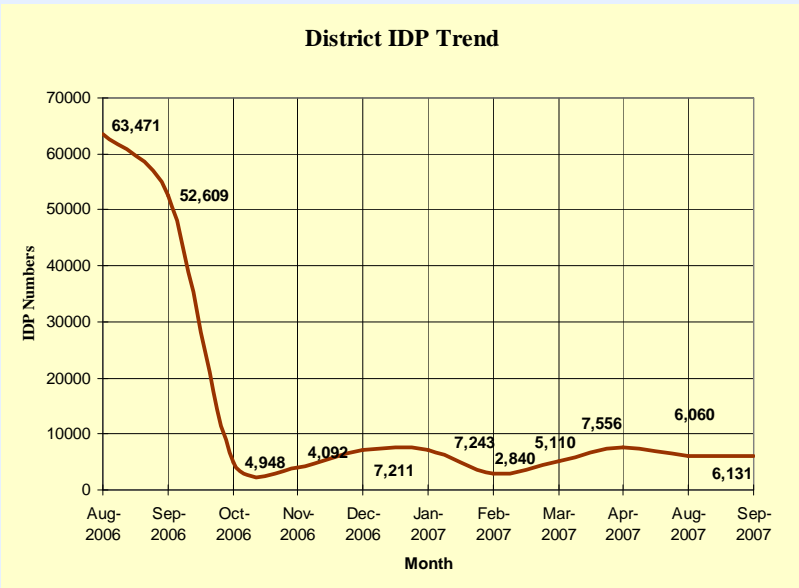

**IDP information updated as of 07 September 2007 &
Access information updated as of 05 October 2007**

District: Trincomalee

Total Number of Displaced Persons: 6,131 ↑

Legend

Full Access	Decreased numbers of displaced persons
Partial Access	Increased numbers of displaced persons
No Access	Stable numbers of displaced persons
IDP Site	Stable numbers of displaced persons
Main Town	Airport
Main Road	Port
District Boundary	

Data Source:
IDP numbers UNHCR Colombo
Access is based on the best current information provided to the United Nations by authorities.

Updated as at:	05-Oct-2007
Produced on:	05-Oct-2007
Projection / Datum:	Transverse Mercator Kandawala
GLIDE number:	TS 2004-0001470LKA
Admin boundaries provided by:	Survey Department, Government of Sri Lanka